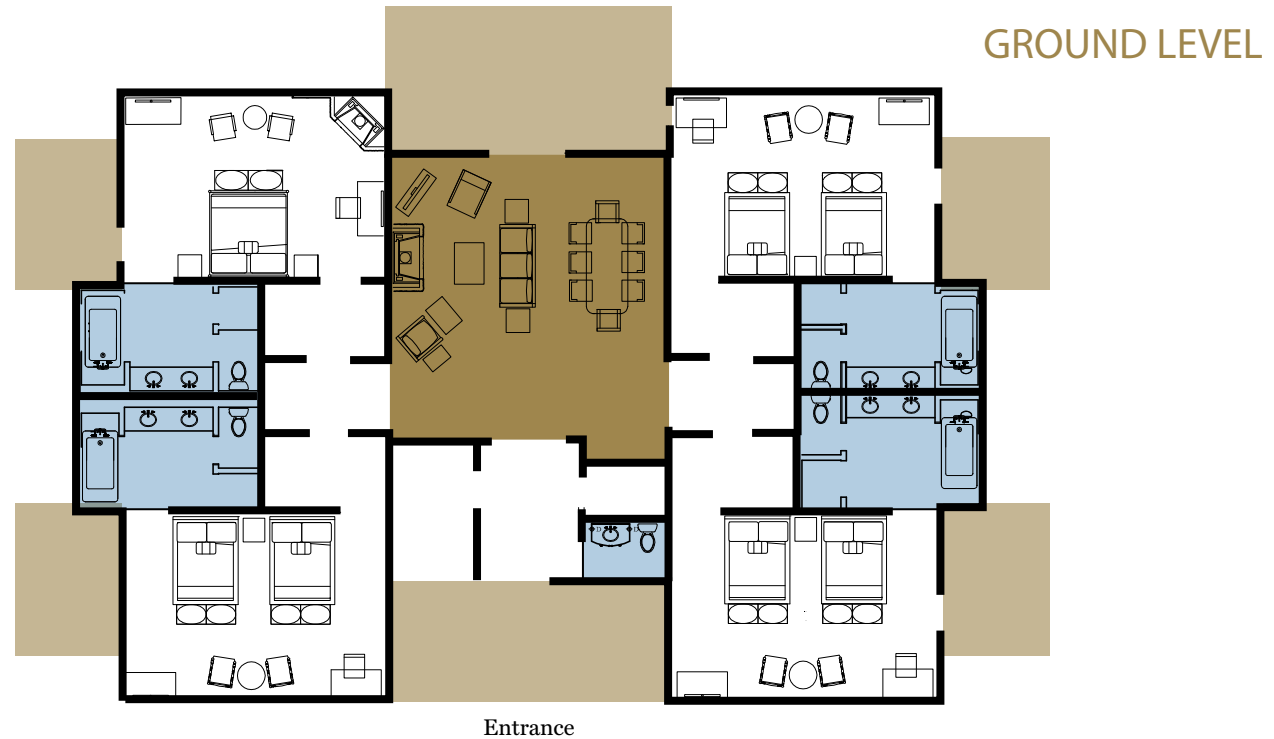

THE VILLAS

at The Hotel Hershey®

4-ROOM VILLA FLOOR PLAN

525 square feet per room

Marble bathrooms

Native stone hearths

Multi-functional great room

Rain forest shower head
& soaking tub

Cathedral ceilings

Exterior porch

Wet bar with refrigerator

Hershey's Kisses® at turndown

Entrance

-  Common Area*
-  Bathrooms
-  Outside Deck

*Common area available when entire villa is rented by single party.

THE VILLAS

at The Hotel Hershey®

6-ROOM VILLA FLOOR PLAN

525 square feet per room

Marble bathrooms

Native stone hearths

Multi-functional great room

Rain forest shower head
& soaking tub

Cathedral ceilings

Exterior porch

Wet bar with refrigerator

Hershey's Kisses® at turndown

-  Common Area*
-  Bathrooms
-  Outside Deck

*Common area available when entire villa is rented by single party.